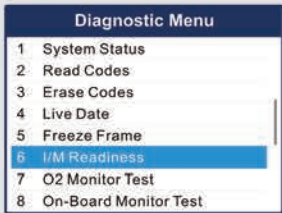

MaxiCheck™

FUNCTIONALITY

ICON START MENU

DIESEL PARTICULATE FILTER

EASY TO USE MENUS

OPEN/CLOSE BRAKE CALIPERS

OIL LIGHT SERVICE RESETS

Service Reset		
Channel/Description	CurVal	Unit
02. Service Reminder	1	
40. service since Mileage	57	100km
41. Time since service	61	Day(s)

Modify

LIVE DATA GRAPHING

READS OVER 50 ABS & SRS DOMESTIC & IMPORT MANUFACTURERS

DTC Info. 1/2	
C0151	Right Hand TCS Solenoid 1 Circuit
C0051	Right Rear Wheel Speed Circuit Range Performance

Save

Read DTC Information 1/3	
B1343	Air Inlet Door Movement
1.	MIL Req.: YES
2.	DTC Status: Current
B1341	Air Mix Door 2 Movement
1.	MIL Req.: YES