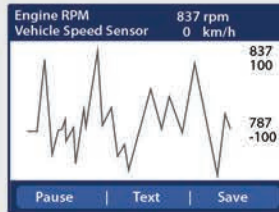

MaxiCheck™

FUNCTIONALITY

ICON START MENU

DIESEL PARTICULATE FILTER

EASY TO USE MENUS

OPEN/CLOSE BRAKE CALIPERS

OIL LIGHT SERVICE RESETS

Service Reset		
Channel/Description	CurVal	Unit
02. Service Reminder	1	
40. service since Mileage	57	100km
41. Time since service	61	Day(s)

Modify

LIVE DATA GRAPHING

READS OVER 50 ABS & SRS DOMESTIC & IMPORT MANUFACTURERS

DTC Info. 1/2	
C0151	Right Hand TCS Solenoid 1 Circuit
C0051	Right Rear Wheel Speed Circuit Range Performance

Save

Read DTC Information 1/3	
B1343	Air Inlet Door Movement
1.	MIL Req.: YES
2.	DTC Status: Current
B1341	Air Mix Door 2 Movement
1.	MIL Req.: YES