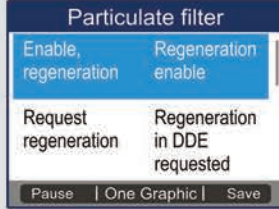

MaxiCheck™

FUNCTIONALITY

ICON START MENU

DIESEL PARTICULATE FILTER

EASY TO USE MENUS

OPEN/CLOSE BRAKE CALIPERS

OIL LIGHT SERVICE RESETS

Service Reset		
Channel/Description	CurVal	Unit
02. Service Reminder	1	
40. service since Mileage	57	100km
41. Time since service	61	Day(s)

Modify

LIVE DATA GRAPHING

READS OVER 50 ABS & SRS DOMESTIC & IMPORT MANUFACTURERS

DTC Info. 1/2	
C0151	Right Hand TCS Solenoid 1 Circuit
C0051	Right Rear Wheel Speed Circuit Range Performance

Save

Read DTC Information 1/3	
B1343	Air Inlet Door Movement
1.	MIL Req.: YES
2.	DTC Status: Current
B1341	Air Mix Door 2 Movement
1.	MIL Req.: YES