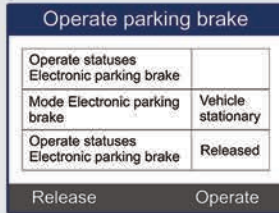

MaxiCheck™

FUNCTIONALITY

ICON START MENU

DIESEL PARTICULATE FILTER

EASY TO USE MENUS

OPEN/CLOSE BRAKE CALIPERS

OIL LIGHT SERVICE RESETS

Service Reset		
Channel/Description	CurVal	Unit
02. Service Reminder	1	
40. service since Mileage	57	100km
41. Time since service	61	Day(s)

Modify

LIVE DATA GRAPHING

READS OVER 50 ABS & SRS DOMESTIC & IMPORT MANUFACTURERS

DTC Info. 1/2	
C0151	Right Hand TCS Solenoid 1 Circuit
C0051	Right Rear Wheel Speed Circuit Range Performance

Save

Read DTC Information 1/3	
B1343	Air Inlet Door Movement
1.	MIL Req.: YES
2.	DTC Status: Current
B1341	Air Mix Door 2 Movement
1.	MIL Req.: YES