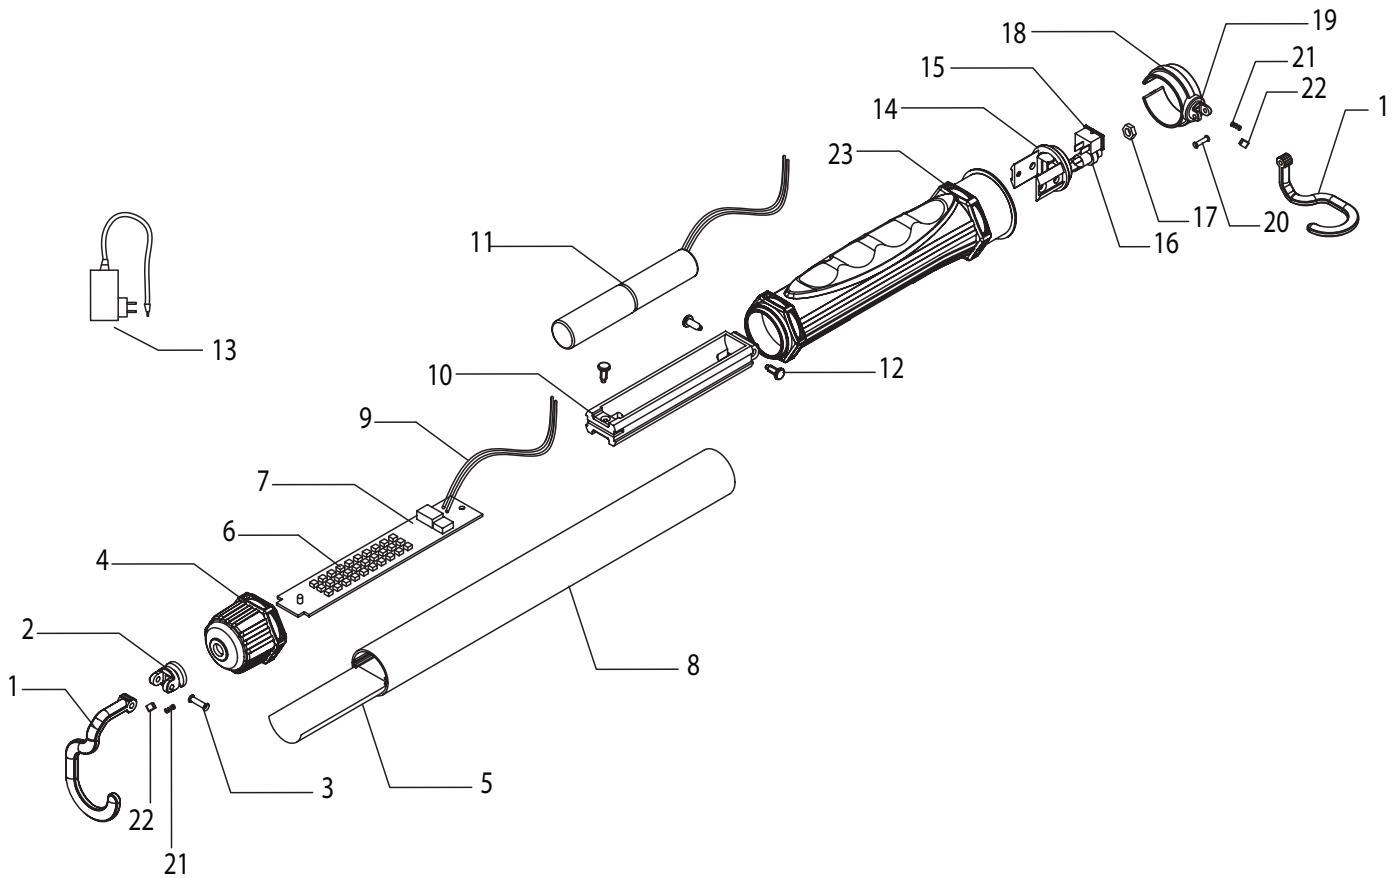

ATD-80330

ITEM#	ORDERING PART#	PART DESCRIPTION
1	PRT80330-01	TOP HOOK ASSY (1, 2, 3, 21 & 22)
2	PRT80330-01	TOP HOOK ASSY (1, 2, 3, 21 & 22)
3	PRT80330-01	TOP HOOK ASSY (1, 2, 3, 21 & 22)
4	PRT80330-04	TOP CAP
5	PRT80330-05	LOGO PAPER
6	PRT80330-06-07	PCBA ASSY
7	PRT80330-06-07	PCBA ASSY
8	PRT80330-08	TUBE
9	PRT80330-09	WIRE
10	PRT80330-10	BATTERY COVER
11	PRT80330-11	LI-ION BATTERY
12	PRT80330-12	SCREW
13	PRT80330-13	CHARGER
14	PRT80330-14	SWITCH CONNECTOR
15	PRT80330-15	ON/OFF SWITCH
16	PRT80330-16	DC POWER INLET
17	PRT80330-17	NUT
18	PRT80330-18	END HOOK ASSY (18, 19, 20, 21 & 22)
19	PRT80330-18	END HOOK ASSY (18, 19, 20, 21 & 22)
20	PRT80330-18	END HOOK ASSY (18, 19, 20, 21 & 22)
21	N/A	PART OF HOOK ASSY
22	N/A	PART OF HOOK ASSY
23	PRT80330-23	HANDLE